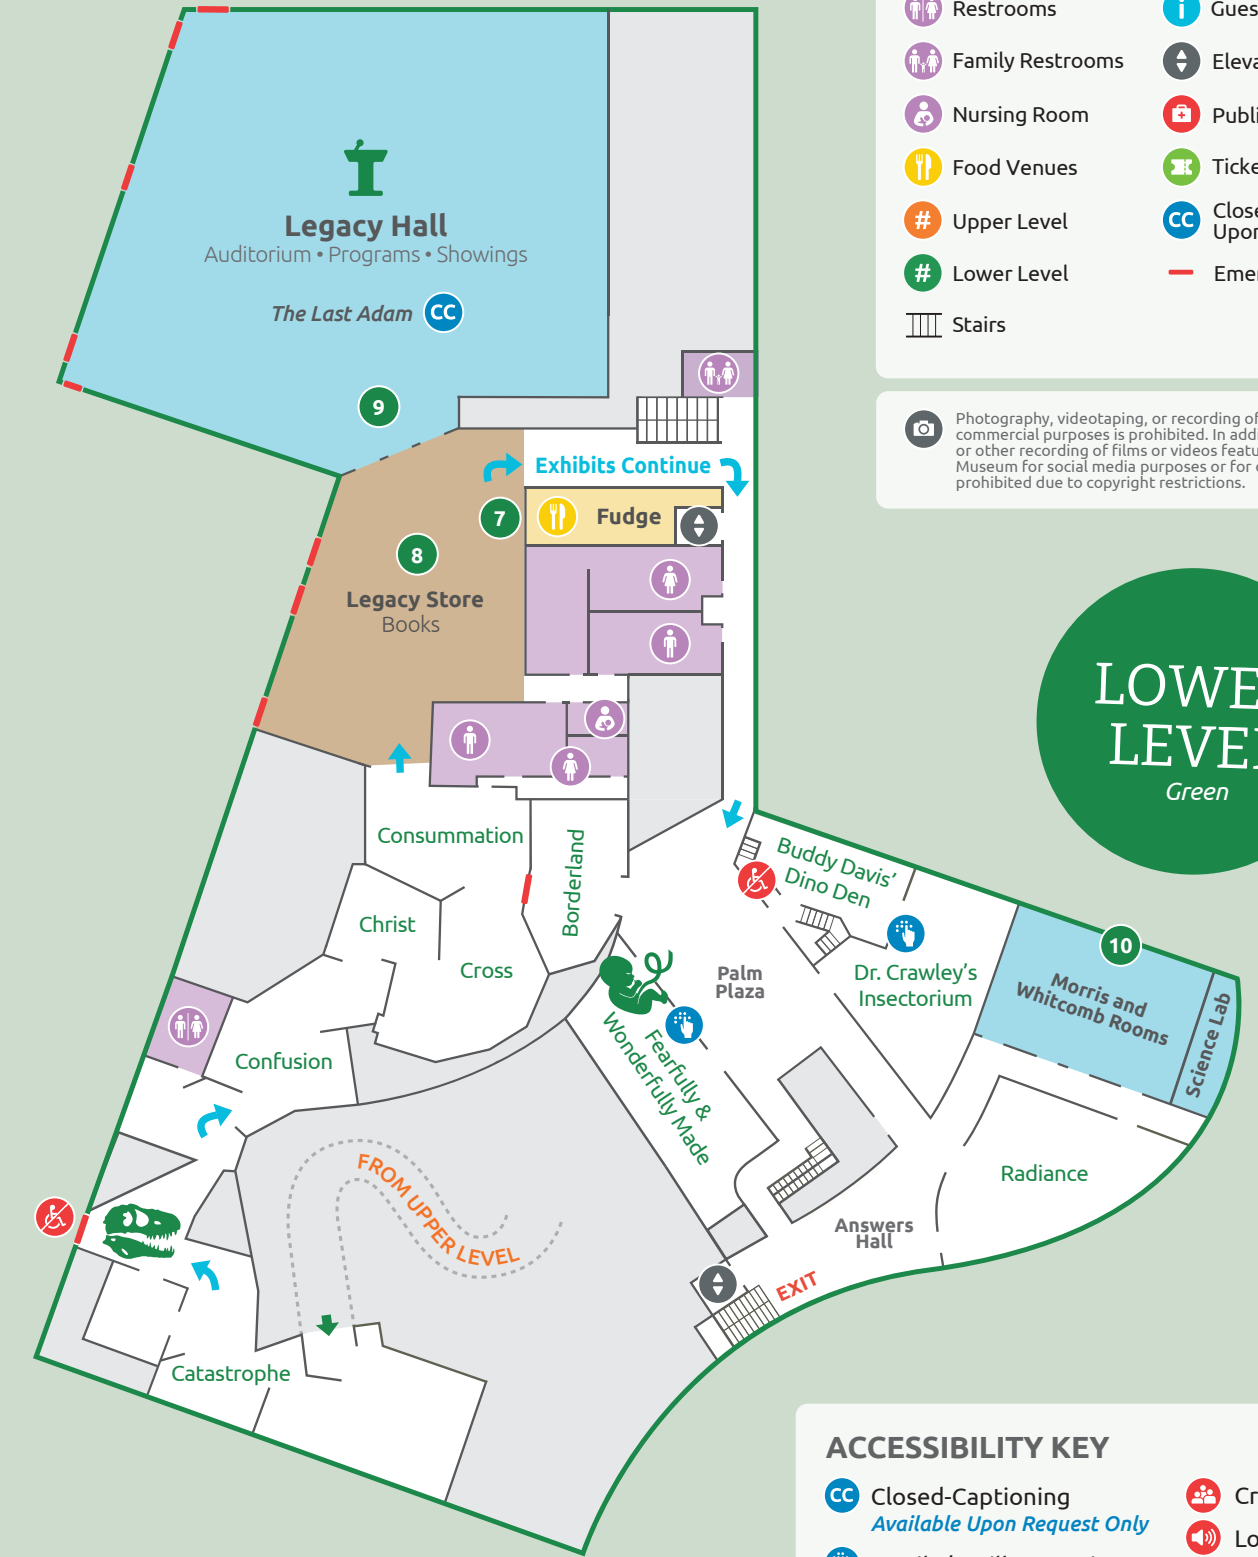

- Eden Teaching Center**
- 5 Creation Zoo
 - 6 Wonders of Creation Stage
 - 7 Wallaby Walkabout
 - 8 Butterfly House 🎫
Open Seasonally
 - 9 Creature Feature
 - 10 Plants of the Bible Conservatory
 - 11 Acacia Gifts and Refreshments ☺
 - 12 Eden Classroom 1
 - 13 Eden Classroom 2
- Children's Adventure Area**
- 14 Playground
 - 15 Mining Company Sluice 🎫

- Restrooms
- Guest Services
- Ticketed Experience
- Food Location
- Scenic Spot
- Fastest Route

FOOD OPTIONS

INSIDE WELCOME CENTER
Tree of Life Café
 Cookies, coffee, smoothies, and more!

INSIDE MUSEUM
Sprig & Stone Casual Dining
 Burgers, chicken tenders, pizza, salads, and more!

- 6 **Stargazer Planetarium**
Purchase Tickets at Guest Services
Sit back and be amazed by the vividly realistic images displayed on a 30-foot-diameter tilted dome, allowing stargazers to travel anywhere in the universe. Learn from scientists and astronomers as they explain how the night sky confirms God's Word.

LOWER LEVEL

Green

LOWER LEVEL

DINING

- 7 **Uncle Leroy's Fudge**
Delicious fudge prepared in a traditional copper kettle.

SHOPPING

- 8 **Legacy Store**
Find resources to equip you in defending your faith and sharing the truth of God's Word with others.