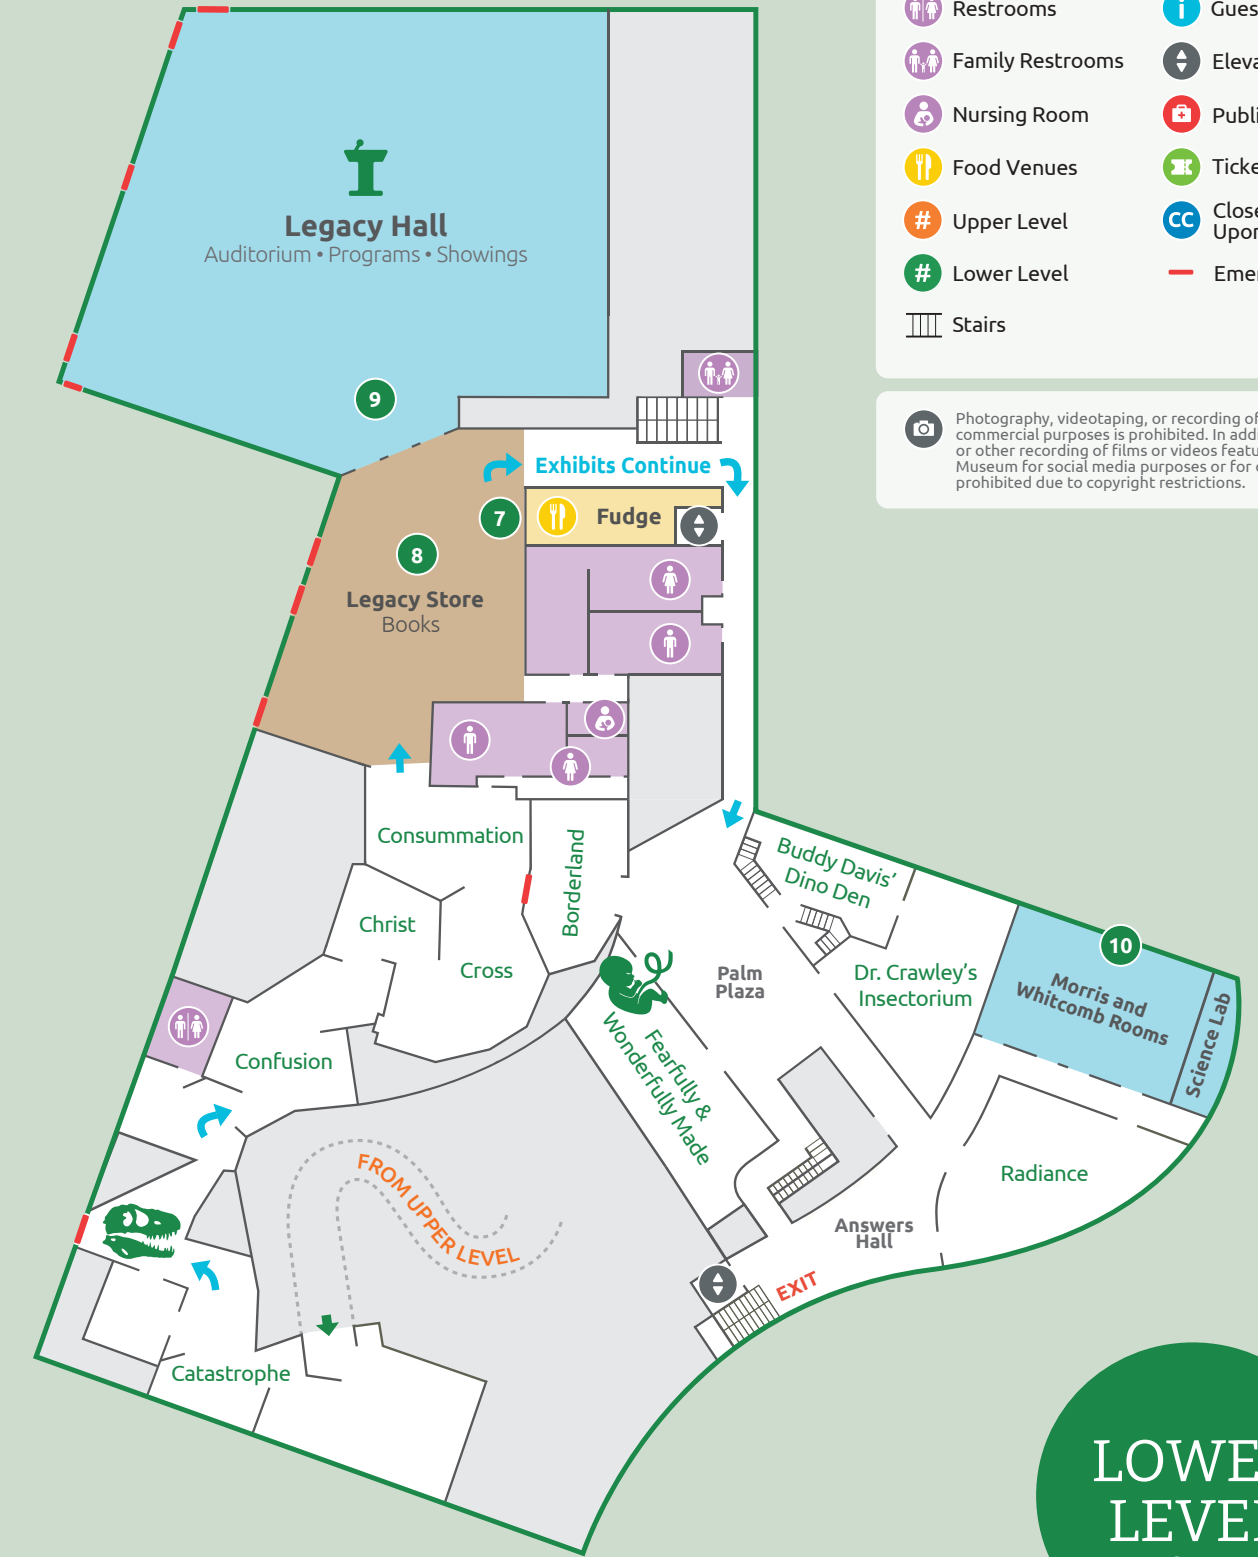

LOWER LEVEL

Green

LOWER LEVEL

DINING

- 7 **Uncle Leroy's Fudge**
  Delicious fudge prepared in a traditional copper kettle.

SHOPPING

- 8 **Legacy Store**
  Find resources to equip you in defending your faith and sharing the truth of God's Word with others.

LIVE SPEAKERS AND PROGRAMS

- 9 **Legacy Hall**
  Be encouraged and equipped by one of our great speakers as they present the truth of God's Word.
- 10 **Morris/Whitcomb Rooms**
  Enjoy periodic interactive sessions learning about God's amazing creation through a variety of science and culture topics.