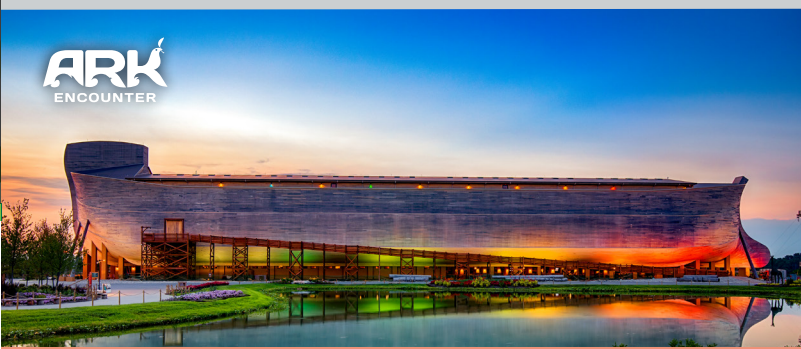

Botanical Gardens
Enjoy beautifully themed gardens and a three-acre lake with a mile of paved trails. Cross over five bridges and view a variety of waterfalls as you explore the beauty of God's creation all around you.

1 Welcome Center
We are glad you're here! Come and buy tickets or check in with previously purchased tickets at the Welcome Center. Get all the information you will need to start your journey through the Creation Museum. Grab cookies, soft pretzels, and freshly squeezed lemonade at Tree of Life Café!

2 Playground
Come and enjoy our specially designed playground for children of all abilities.

3 Zip Line and Canopy Adventure Tours
Soar across thousands of feet of zip lines, reaching speeds up to 45 mph and heights up to eight stories in the air. Try the exhilarating **Dragon's Descent Free Fall** (a near 50-foot descent) or test your balance on the **Raptor's Nest Aerial Challenge Park!** Fun for all ages. Purchase tickets at zip line ticket booth.

4 Zoo
Please excuse the dust; the current zoo area is **temporarily closed** while under renovations. To see live animals during your visit, check out our animal encounters in Legacy Hall. Follow us on Facebook to see the progress of the new zoo experience, including more animals, new encounters, and additional education spaces for your next visit.