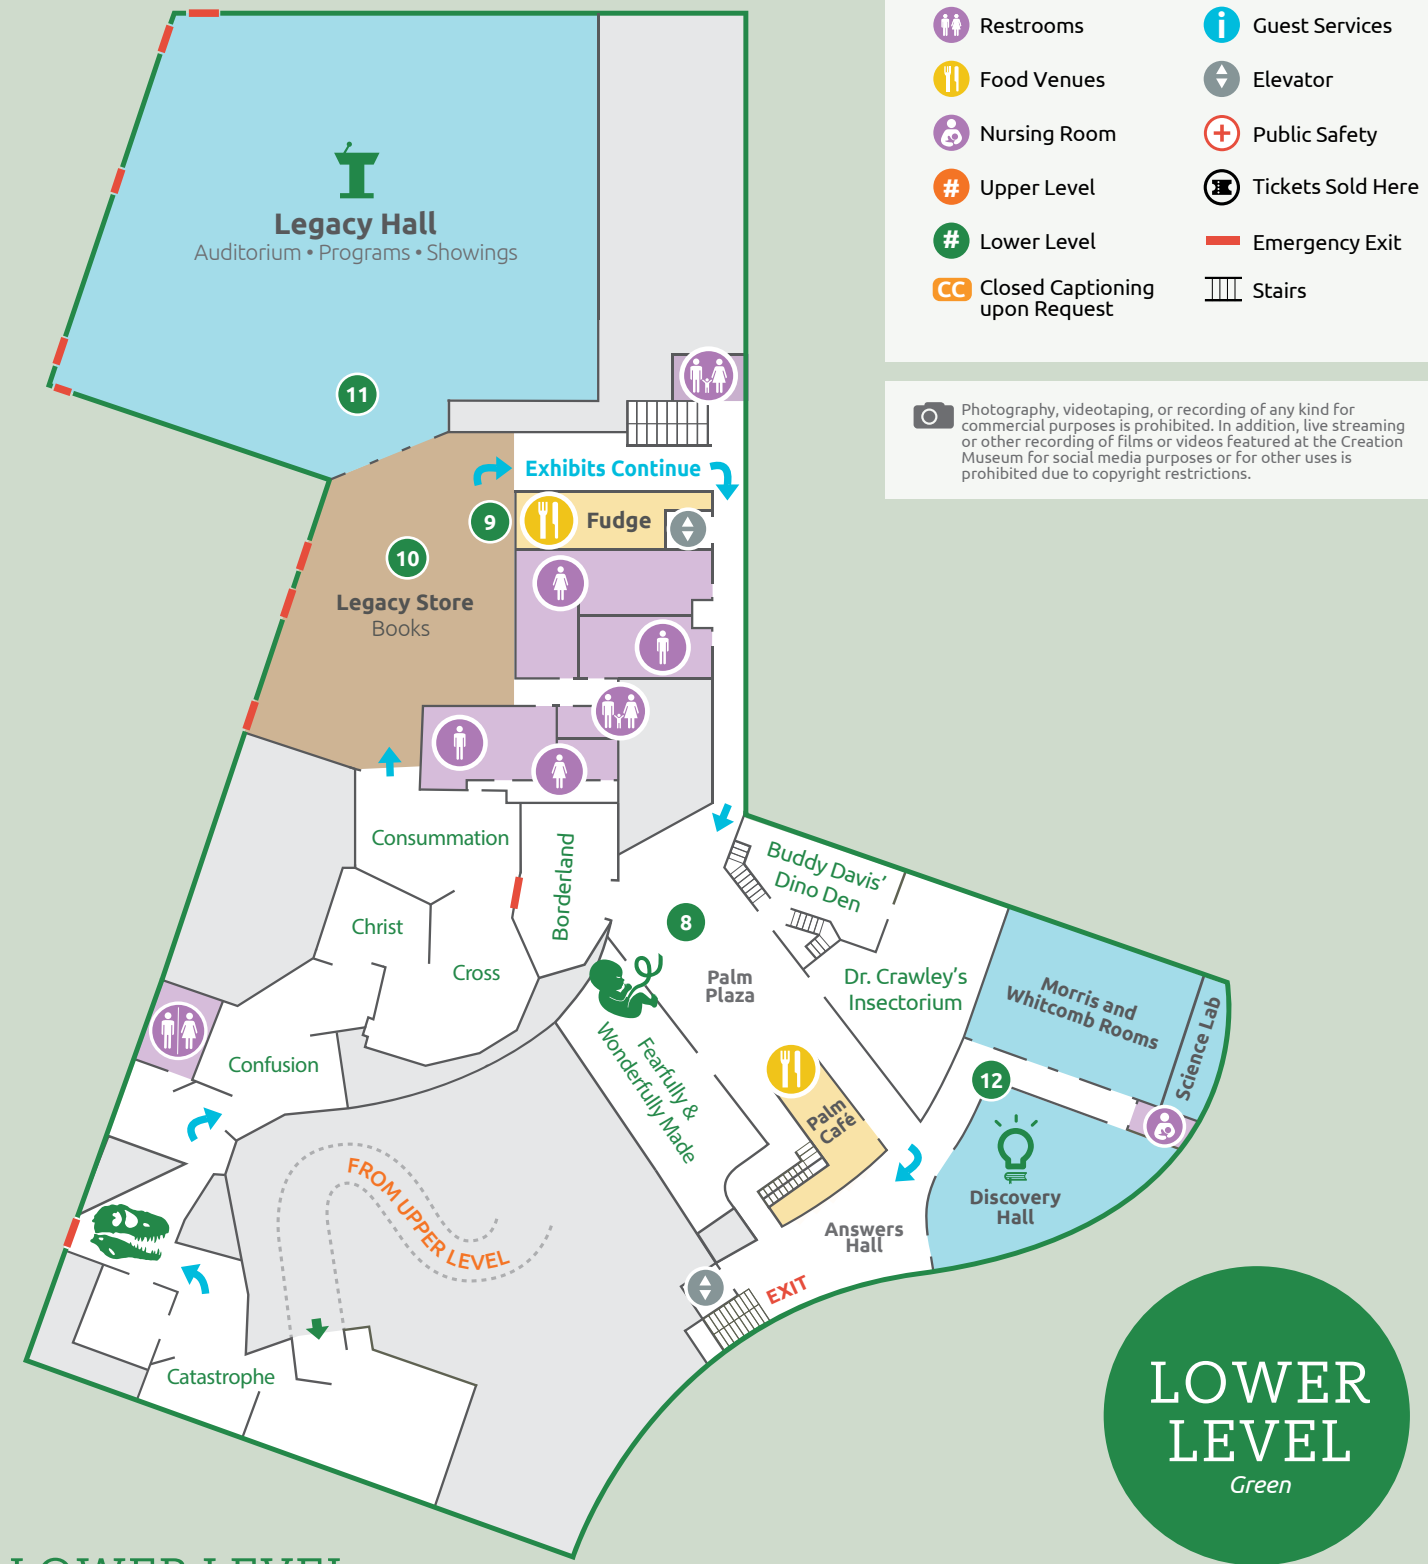

UPPER LEVEL

Orange

UPPER LEVEL

DINING

- 1 Noah's Café**
Enjoy burgers, sandwiches, and fresh salads. A variety of gluten-free and vegetarian options are also available.
- 2 Noah's Coffee & Ice Cream**
Coffee, hot teas, ice cream, and more!

SHOWS

- 6 4D Special Effects Theater FREE**
Included with Creation Museum Admission Ticket
In Six Days
Watch this spectacular program featuring highlights from the movie *Genesis: Paradise Lost*—one that upholds the truth of God's Word beginning in Genesis. **CC**
Encounter the Wonder
Marvel over God's beautiful plan of salvation that began in a garden 6,000 years ago. **CC**
- 7 Stargazer Planetarium** *Purchase Tickets at Guest Services*
Sit back and be amazed by the vividly realistic images displayed upon a 30-foot-diameter tilted dome, allowing stargazers to travel anywhere in the universe. Learn from scientists and astronomers as they explain how the night sky confirms God's Word.
Aliens: Fact or Fiction?
Is there life on other planets? Did your neighbor really see a UFO? Are there answers in the Bible? Travel the universe and find out. **CC**
Created Cosmos
Journey through the cosmos to experience God's handiwork illustrated with breathtaking images and stunning comparisons. **CC**

LOWER LEVEL

Green

LOWER LEVEL

DINING

- 8 Palm Plaza**
Enjoy the view as you eat pizza, sandwiches, and salads. *Seasonal Availability*
- 9 Uncle Leroy's Fudge**
Delicious fudge prepared in a traditional copper kettle.

Incredible Value!
3-Day Bouncer Pass
 Three days of unlimited visits to both the Creation Museum and Ark Encounter within one week, plus special parking options. See Guest Services for details.

1001817 2402