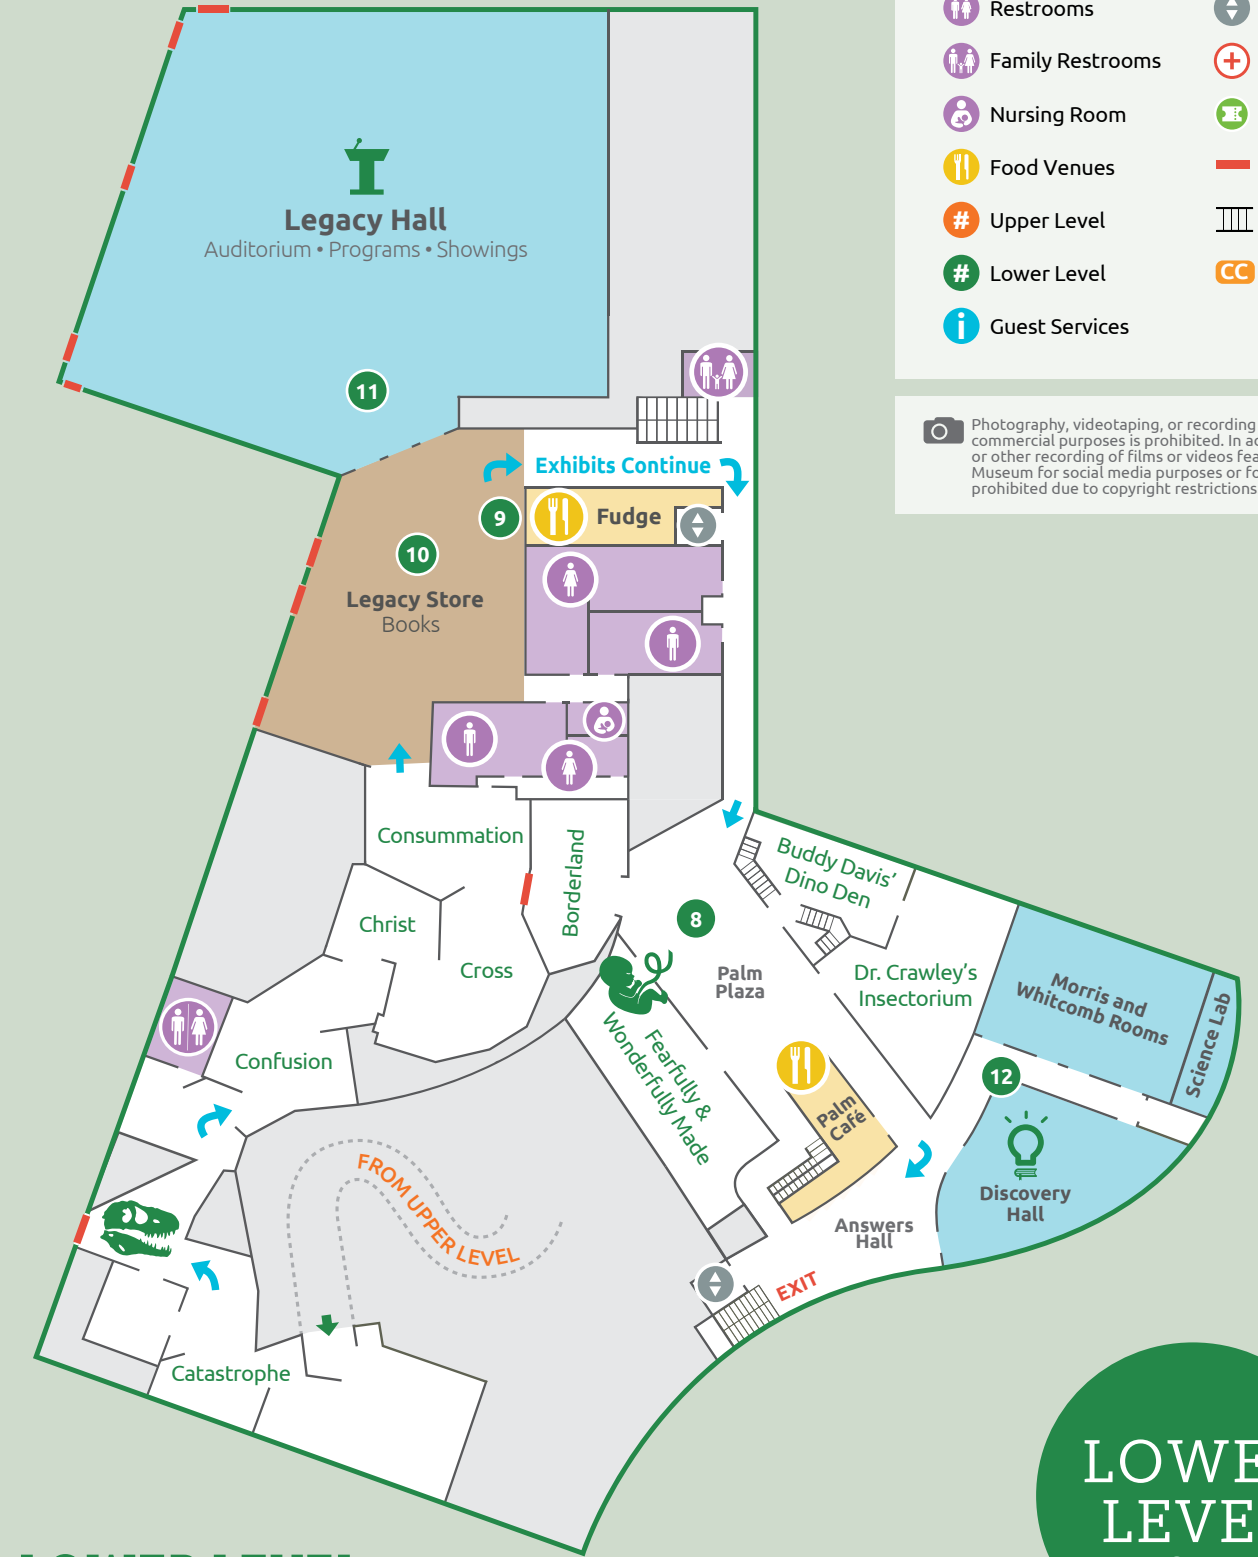

LOWER LEVEL

DINING

- 8 **Palm Plaza**
  Enjoy the view as you eat pizza, sandwiches, and salads. *Seasonal Availability*
- 9 **Uncle Leroy's Fudge**
  Delicious fudge prepared in a traditional copper kettle.

SHOPPING

- 10 **Legacy Store**
  Find resources to equip you in defending your faith and sharing the truth of God's Word with others.

LIVE SPEAKERS AND PROGRAMS

- 11 **Legacy Hall**
  Be encouraged and equipped by one of our great speakers as they present the truth of God's Word.
- 12 **Discovery Hall and Morris/Whitcomb Rooms**
  Enjoy a free interactive session learning about God's amazing creation in a variety of science topics.

LOWER LEVEL

Green